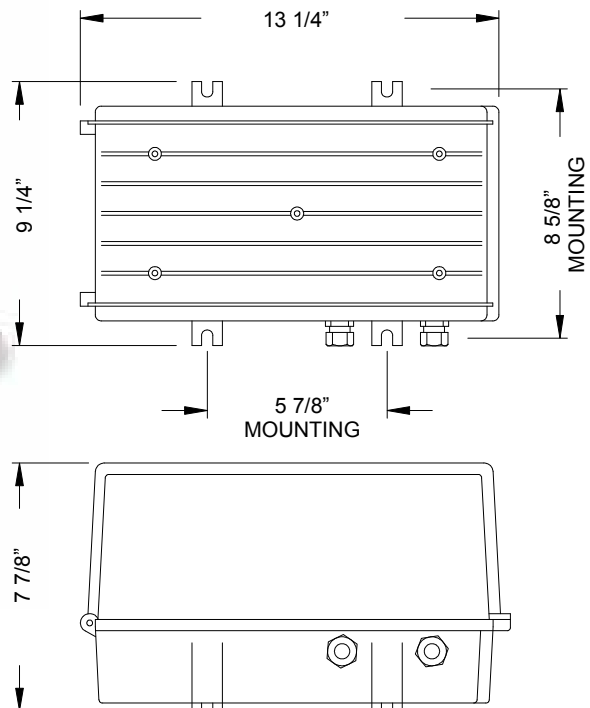

RBB

Remote Ballast Box 2000W Maximum.

“UNIQUE LIGHTING SOLUTIONS”

DIMENSIONS

SPECIFICATIONS

Housing– Weatherproof, high grade, cast aluminum is designed for maximum cooling efficiency to promote long ballast life. Can accommodate up to a 2000W ballast.

Finish– High quality, outdoor, polyester, powder coat. Black is standard.

Electrical– Core and coil, electronic, and regulated lag ballasts all fit inside the housing (see specific ordering sheet of for ballast compatibility). The housing has weatherproof cord grips and is supplied with 5' power cords.

Mounting– The housing is tooled for direct surface mounting.

Weight– Approximately 31 lbs.

Labels– NRTL Listed for wet locations.