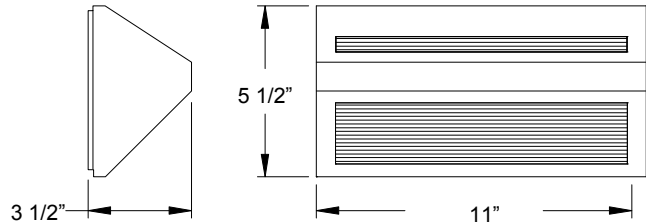

### ORDERING

WALL-2	WALL-2 Luminaire
-4.2-LED <sup>1</sup>	4.2W of LEDS <sup>1</sup>
-8.4-LED <sup>1</sup>	8.4W of LEDS <sup>** 1</sup>
-INC	60W Max Incandescent Medium Base
-FS-XX	9W or 13W Fluorescent G23 or GX23
-FQ	18W Fluorescent G24q-2, 4PIN
-CRI	Color Rendering Index* <sup>2</sup>
-CCT	Correlated Color Temperature* <sup>2</sup>
-CF	Custom Finish*
-xxx <sup>1</sup>	Color of led (see selection chart) <sup>1</sup>
-CL	Colored or Clear Lens*
-Volt	Specify input voltage <sup>3</sup>
-SPG	Special Glass Pattern*
-RBB	Remote Ballast Box*

### DIMENSIONS