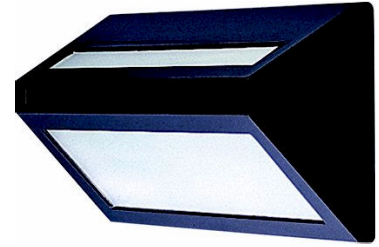

# WALL-2

A surface mount fixture.

**“UNIQUE LIGHTING SOLUTIONS”**

### ORDERING

WALL-2	WALL-2 Luminaire
-4.2-LED <sup>1</sup>	4.2W of LEDS <sup>1</sup>
-8.4-LED <sup>1</sup>	8.4W of LEDS <sup>** 1</sup>
-INC	60W Max Incandescent Medium Base
-FS-XX	9W or 13W Fluorescent G23 or GX23
-FQ	18W Fluorescent G24q-2, 4PIN
-CRI	Color Rendering Index* <sup>2</sup>
-CCT	Correlated Color Temperature* <sup>2</sup>
-CF	Custom Finish*
-xxx <sup>1</sup>	Color of led (see selection chart) <sup>1</sup>
-CL	Colored or Clear Lens*
-Volt	Specify input voltage <sup>3</sup>
-SPG	Special Glass Pattern*
-RBB	Remote Ballast Box*